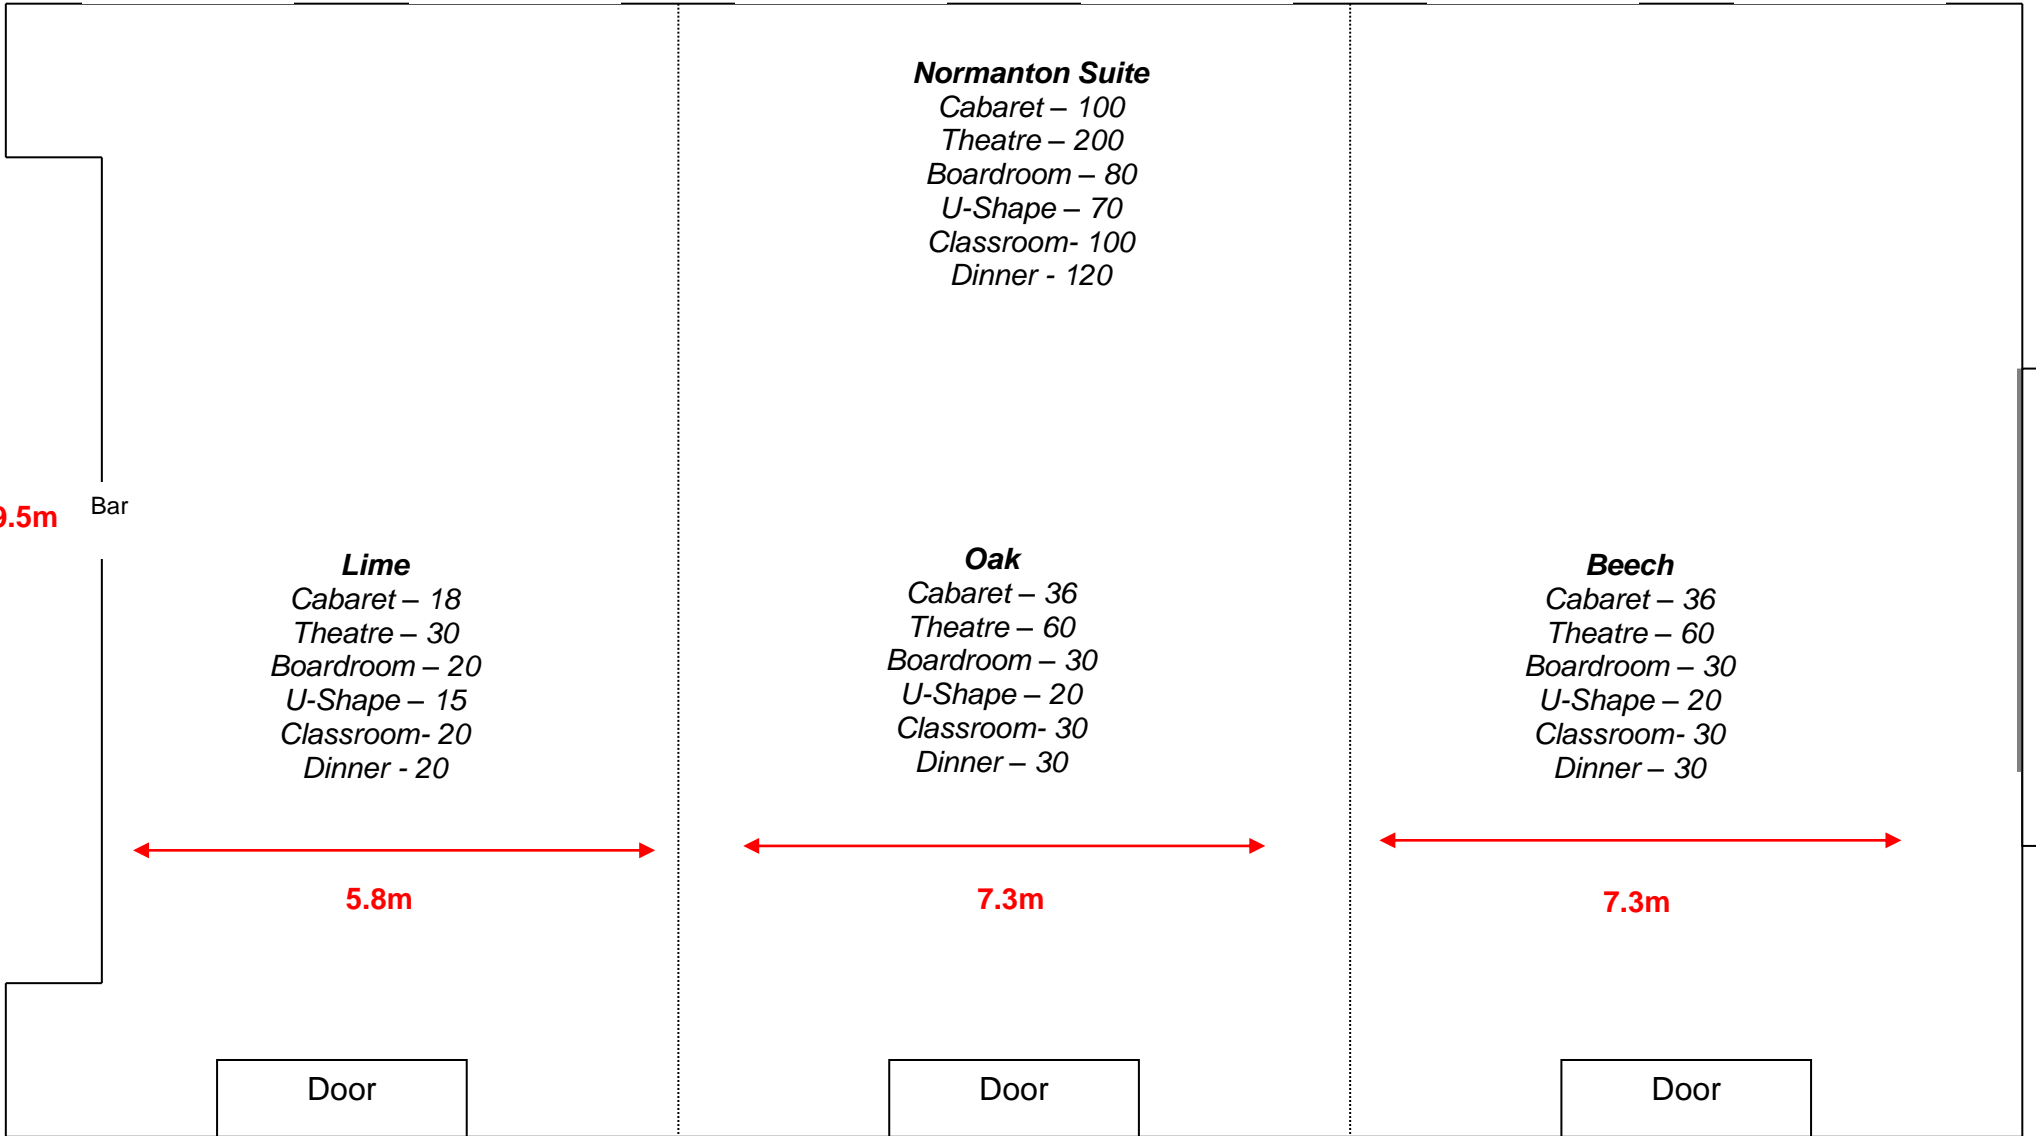

Terrace

Terrace

Window

Door

Window

Door

Window

Window

9.5m

Bar

Lime

- Cabaret – 18
- Theatre – 30
- Boardroom – 20
- U-Shape – 15
- Classroom- 20
- Dinner - 20

5.8m

Door

Normanton Suite

- Cabaret – 100
- Theatre – 200
- Boardroom – 80
- U-Shape – 70
- Classroom- 100
- Dinner - 120

Oak

- Cabaret – 36
- Theatre – 60
- Boardroom – 30
- U-Shape – 20
- Classroom- 30
- Dinner – 30

7.3m

Door

20.4m

Beech

- Cabaret – 36
- Theatre – 60
- Boardroom – 30
- U-Shape – 20
- Classroom- 30
- Dinner – 30

7.3m

Door

Stage